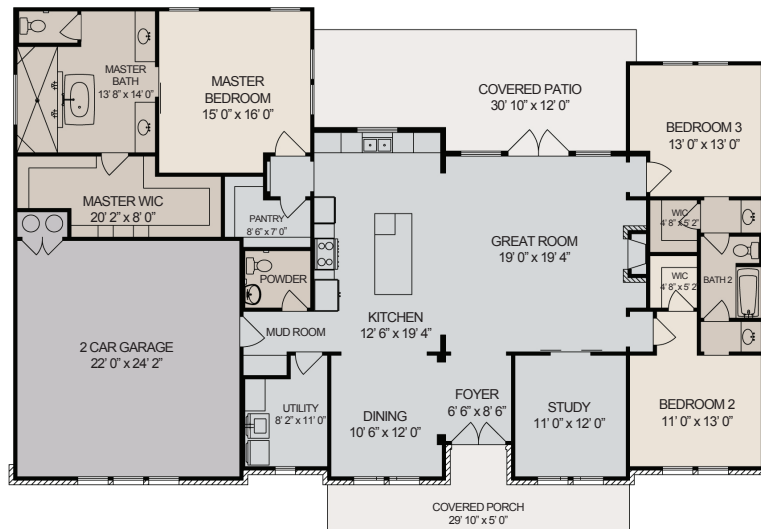

Birch V2

2,393 SF

3 BEDROOM

2.5 BATH

2 CAR GARAGE

STUDY

OPTIONAL 3 CAR GARAGE