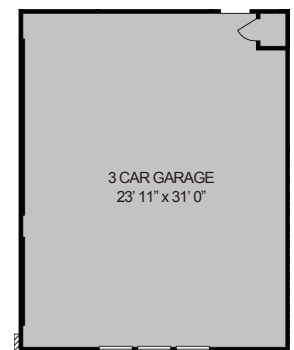

Craddick

2,308 SF

3 BEDROOM

2.5 BATH

2 CAR GARAGE

STUDY

OPTIONAL 3 CAR GARAGE