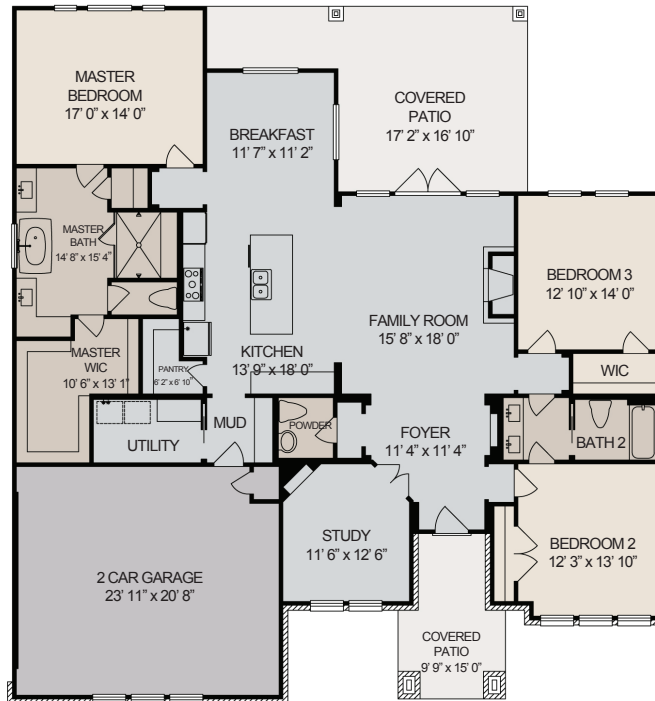

Craddick

2,308 SF

3 BEDROOM

2.5 BATH

2 CAR GARAGE

STUDY

OPTIONAL 3 CAR GARAGE