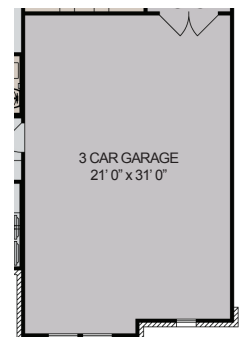

Maple

2,676 SF

4 BEDROOM

3.5 BATH

2 CAR GARAGE

STUDY

OPTIONAL GAME ROOM

OPTIONAL 3 CAR GARAGE